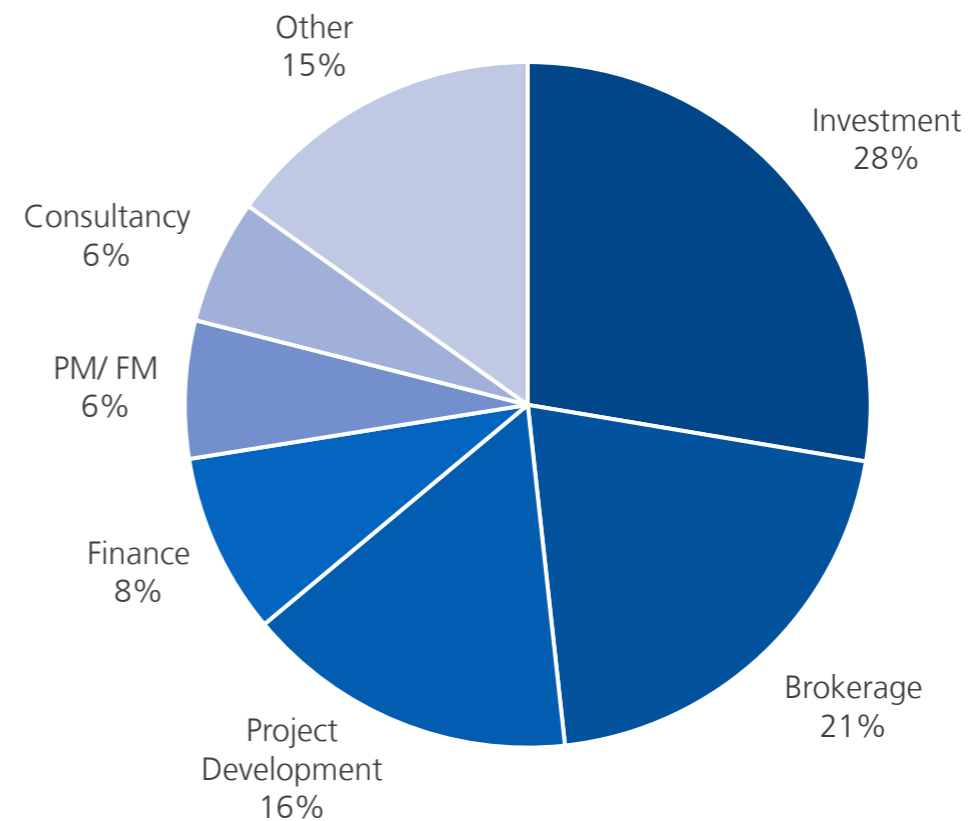

Media Data – TD Morning News

Reach out to your target group – Advertise in the TD Morning News and TD News International

TD Morning News in German

23,000 Subscribers

News International in English

4,000 Subscribers

Be seen by **27,000 property professionals**: Investors, Agents, Developers, Finance, Asset and Property Management, Consultancy, Valuation, Construction and Service Providers.

Date: 03/2018

Readership Analysis

THOMAS DAILY GmbH

Ingeborg-Krummer-Schroth-Str. 30
79106 Freiburg

T +49 761 38559 600

E sales@thomas-daily.de

THOMAS DAILY Das liest auch Ihre Zielgruppe Platzieren Sie hier Ihre Bannerwerbung [Media-Daten](#)